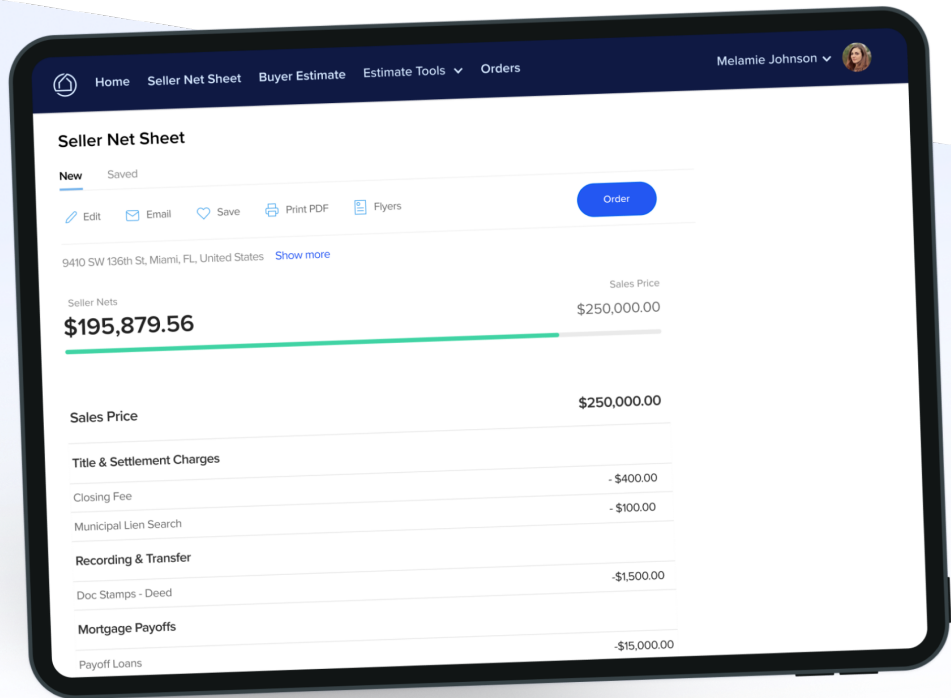

PARTNERS LAND SERVICES

The best way to generate estimates.

We're offering you FREE access to the fastest, most accurate estimate tools in our industry. These will transform your daily interactions with buyers and sellers.

SIGN IN / SIGN UP FOR FREE AT: PARTNERSLANDSERVICE.TITLECAPTURE.COM

Or **Please scan the QR code using your camera, after scanning** please check out your iOS and Android Flyer for the steps to add the app to your mobile phone and other devices.

- Seller Net Sheet >
- Loan Estimate Quote >
- Buyer Estimate >
- Sell to Net >
- Order Title >

It's all about speed.

No more hanging around for estimates. Whether you're in the office or on the go, simply login to your account and plug in the numbers to share an instant quote with your client.