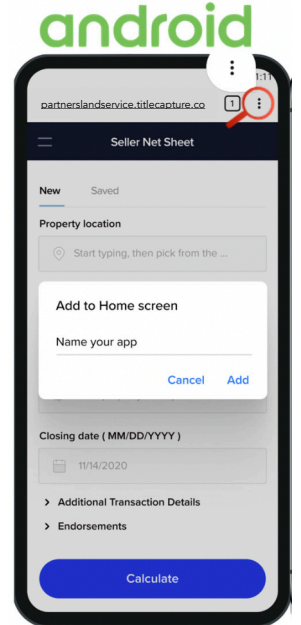

## Quotes on your phone

Please use your camera to scan the QR Code

After Scanning - Follow Steps 2 to 4 to add the Platform to your Phone or Any Device

(Please use the indicated browser per device)

### STEP 1

Open **Safari** on your device and sign up for free by visiting: [partnerslandservice.titlecapture.com](https://partnerslandservice.titlecapture.com)

### STEP 1

Open **Chrome** on your device and sign up for free by visiting: [partnerslandservice.titlecapture.com](https://partnerslandservice.titlecapture.com)