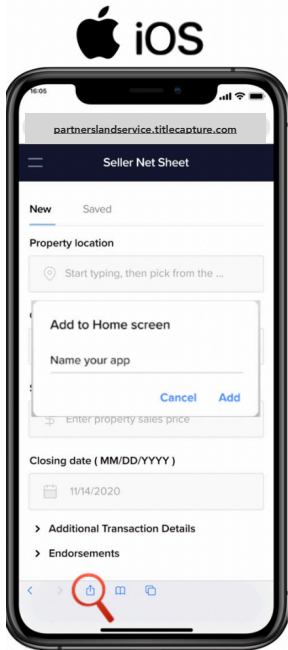

## Quotes on your phone

Please use your camera to scan the QR Code

After Scanning - Follow Steps 2 to 4 to add the Platform to your Phone or Any Device

(Please use the indicated browser per device)

### STEP 1

Open **Safari** on your device and sign up for free by visiting: [partnerslandservice.titlecapture.com](https://partnerslandservice.titlecapture.com)

### STEP 1

Open **Chrome** on your device and sign up for free by visiting: [partnerslandservice.titlecapture.com](https://partnerslandservice.titlecapture.com)